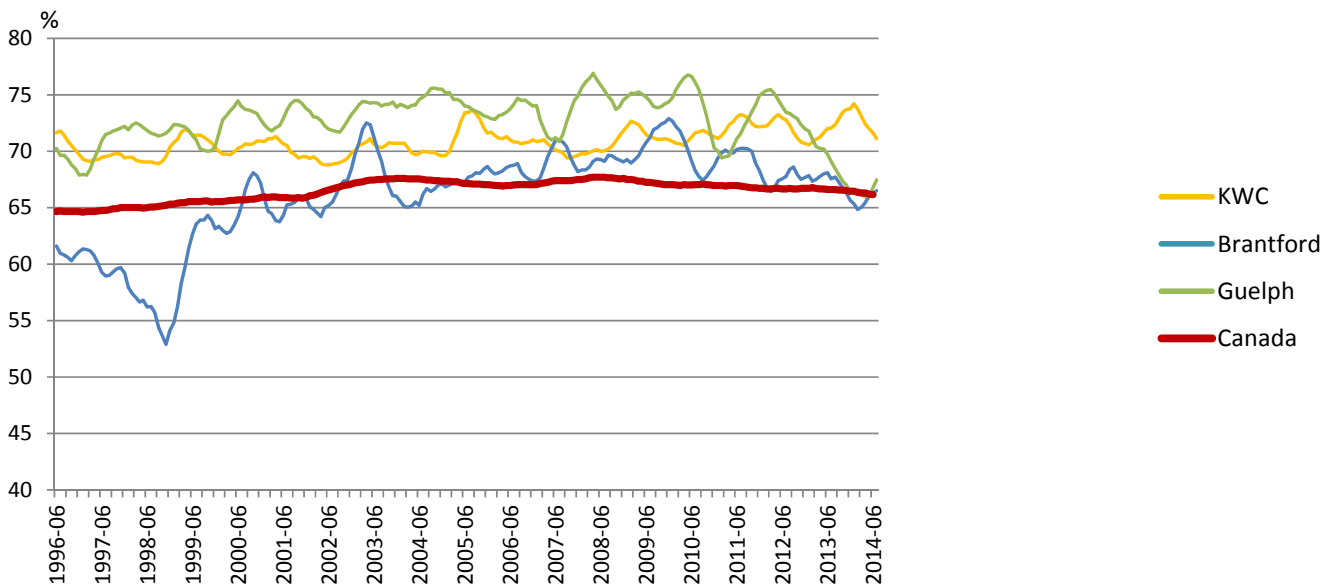

Municipal Labour Market Indicators: July 2014

Figure 1a. Municipal Average Unemployment Rate, most recent 6 months

Figure 1b. Municipal Average Labour Force Participation Rate, most recent 6 months

Figure 1c. Municipal Average Employment Rate, most recent 6 months

Figure 2a. Unemployment Rate, Canada and selected municipalities, 6 month moving average

Figure 2b. Labour Force Participation Rate, Canada and selected municipalities, 6 month moving average

Figure 2c. Employment Rate, Canada and selected municipalities, 6 month moving average

Data sources:

Statistics Canada, CANSIM Table 2820116, seasonally adjusted data, all individuals aged 15 and over

Definitions:

Labour force: number of unemployed aged + number of employed

Unemployment rate: number of unemployed / labour force