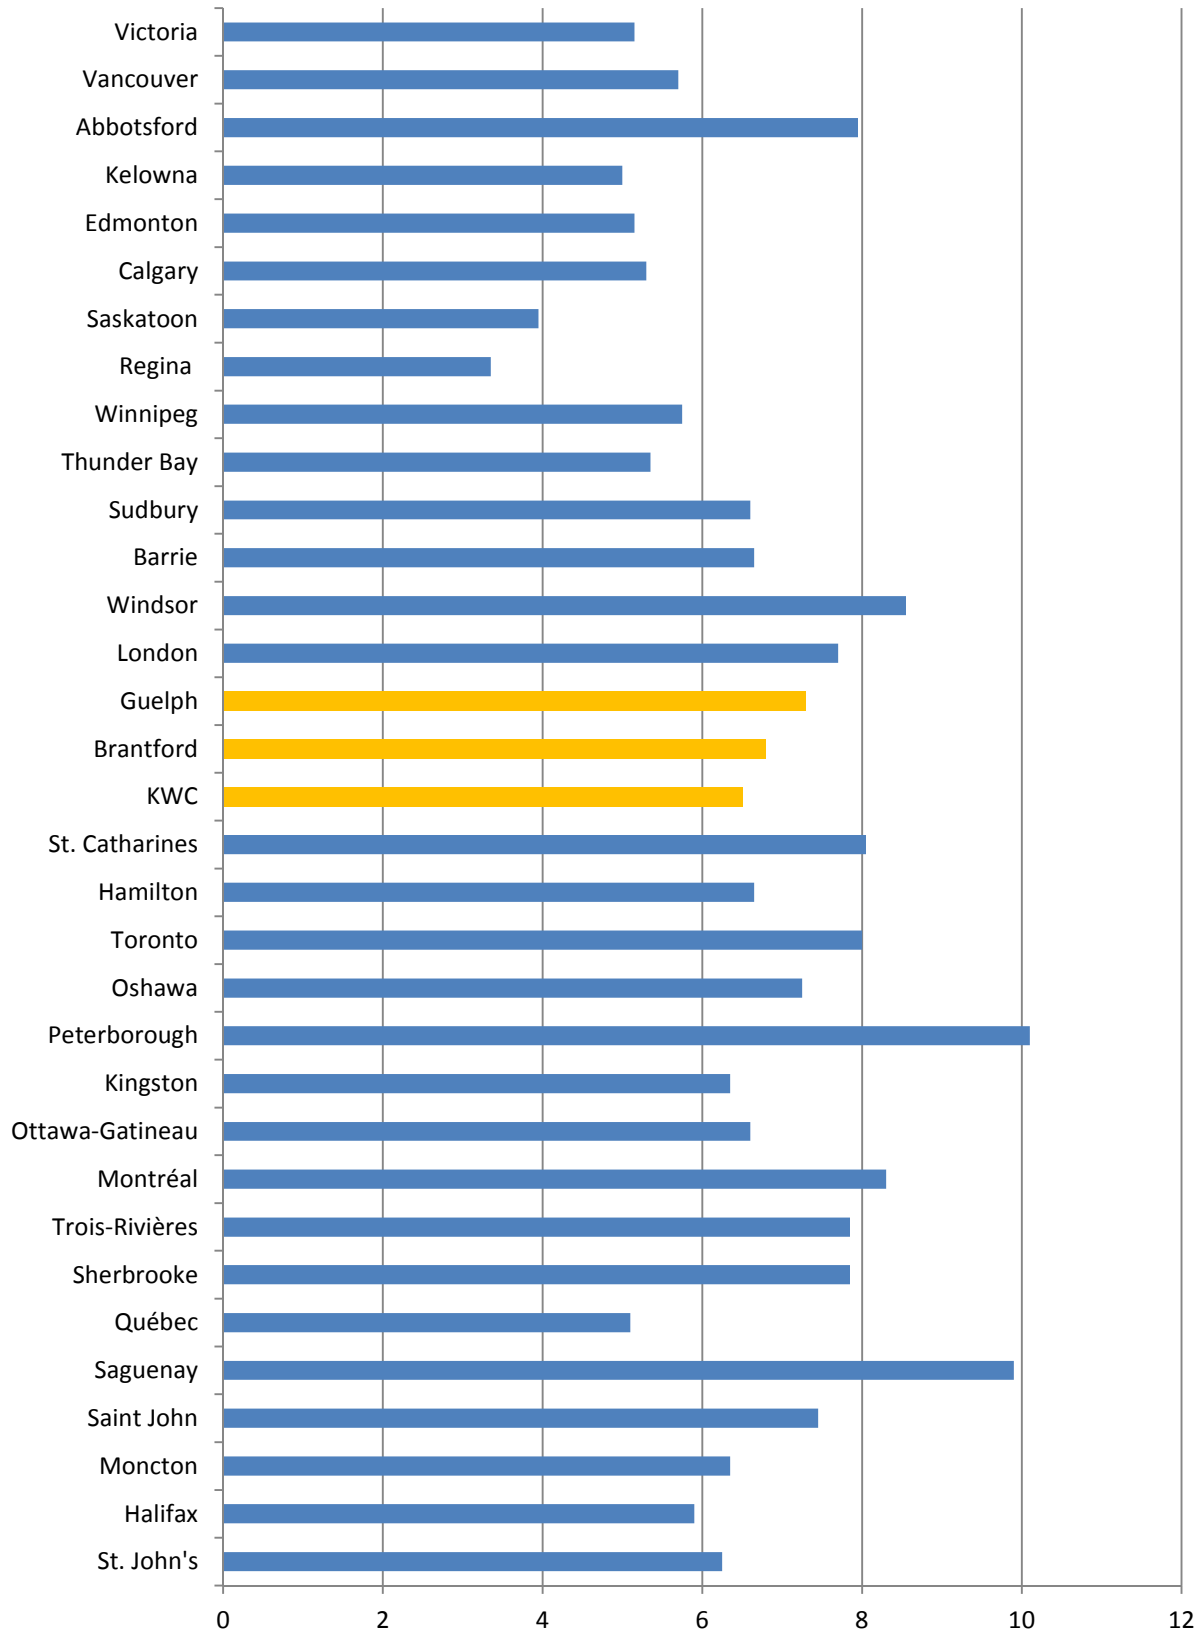

Municipal Labour Market Indicators: July 2014

Figure 1a. Municipal Average Unemployment Rate, most recent 6 months

Figure 1b. Municipal Average Labour Force Participation Rate, most recent 6 months

Figure 1c. Municipal Average Employment Rate, most recent 6 months

Figure 2a. Unemployment Rate, Canada and selected municipalities, 6 month moving average

Figure 2b. Labour Force Participation Rate, Canada and selected municipalities, 6 month moving average

Figure 2c. Employment Rate, Canada and selected municipalities, 6 month moving average

Data sources:

Statistics Canada, CANSIM Table 2820116, seasonally adjusted data, all individuals aged 15 and over

Definitions:

Labour force: number of unemployed aged + number of employed

Unemployment rate: number of unemployed / labour force

Employment rate: number of employed / population

Labour force participation rate: labour force / population