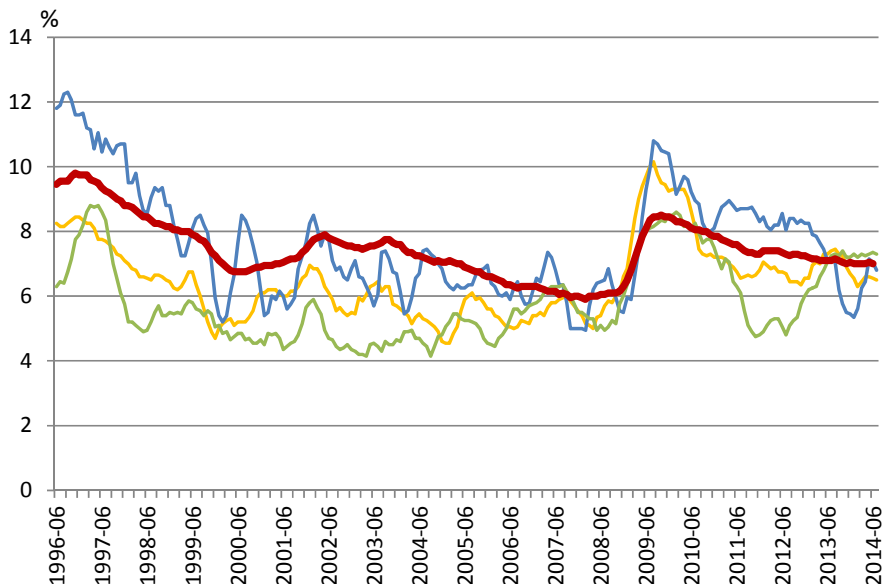

Municipal Labour Market Indicators: July 2014

Figure 1a. Municipal Average Unemployment Rate, most recent 6 months

Figure 1b. Municipal Average Labour Force Participation Rate, most recent 6 months

Figure 1c. Municipal Average Employment Rate, most recent 6 months

Figure 2a. Unemployment Rate, Canada and selected municipalities, 6 month moving average

Figure 2b. Labour Force Participation Rate, Canada and selected municipalities, 6 month moving average

Figure 2c. Employment Rate, Canada and selected municipalities, 6 month moving average

Data sources:

Statistics Canada, CANSIM Table 2820116, seasonally adjusted data, all individuals aged 15 and over

Definitions:

Labour force: number of unemployed aged + number of employed

Unemployment rate: number of unemployed / labour force