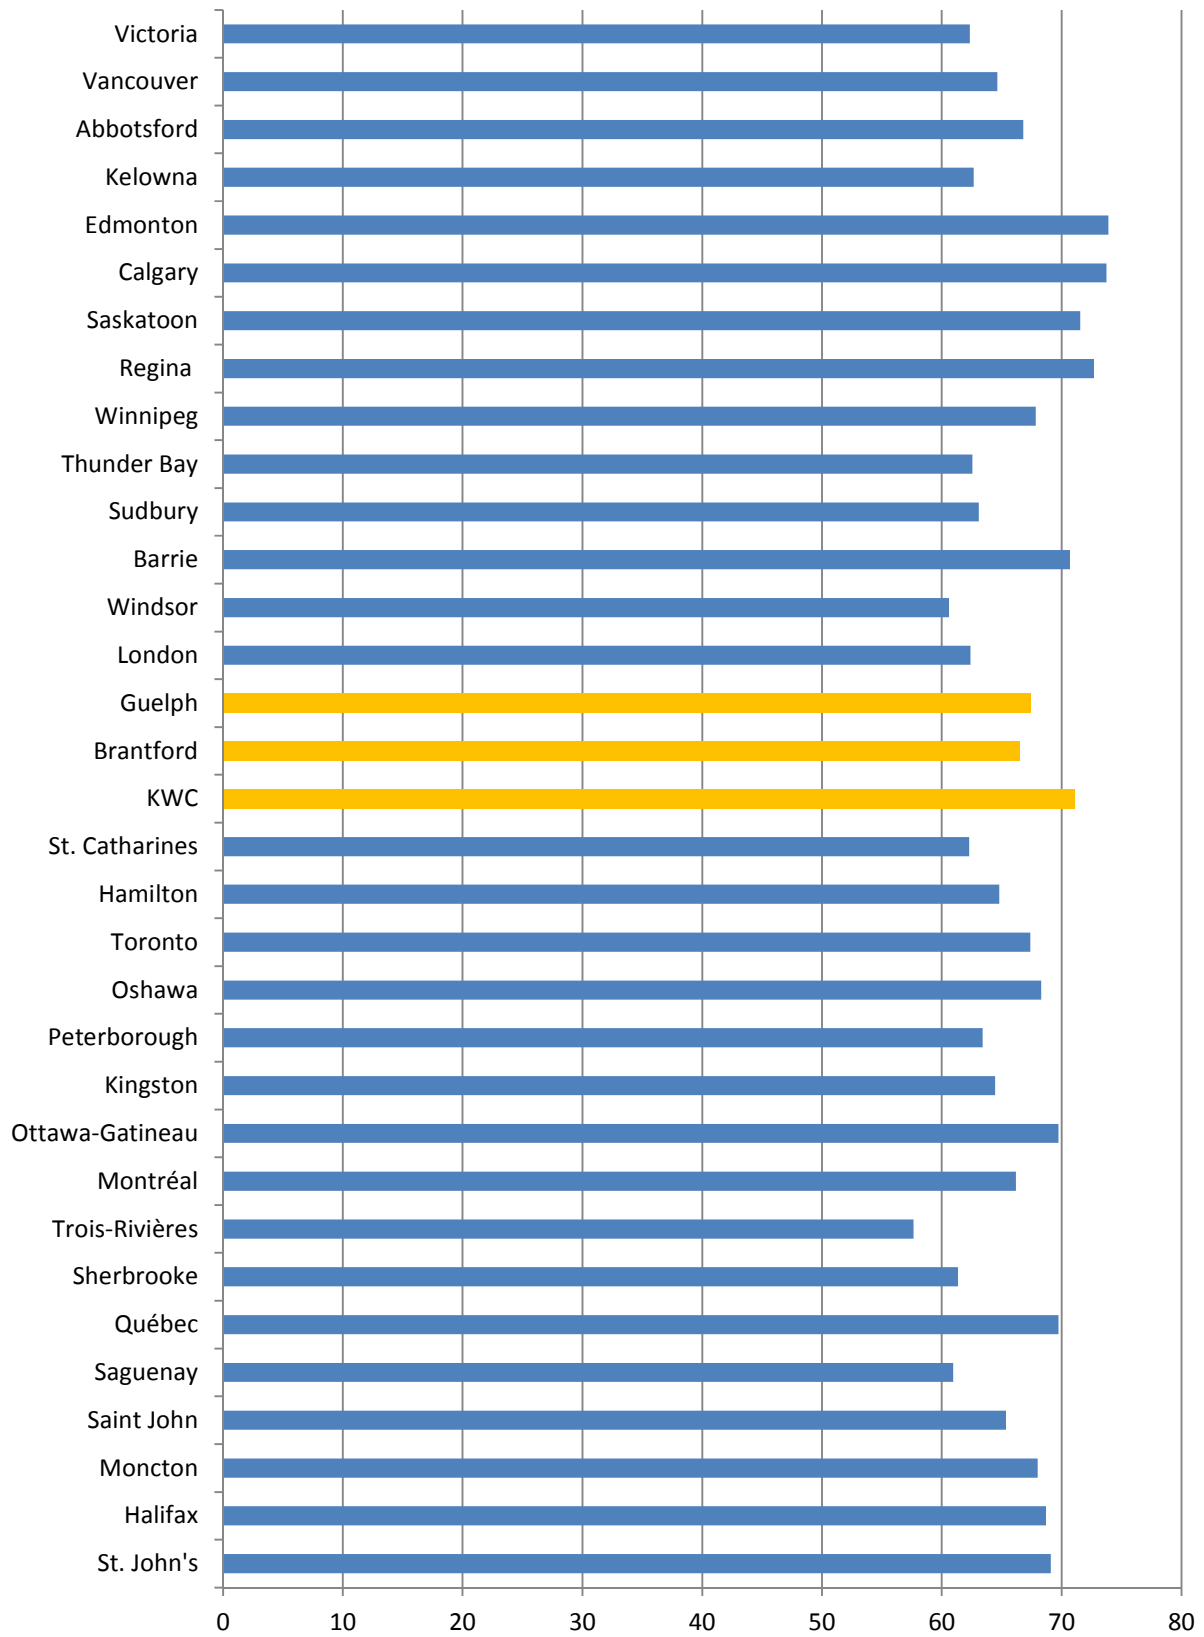

Municipal Labour Market Indicators: July 2014

Figure 1a. Municipal Average Unemployment Rate, most recent 6 months

Figure 1b. Municipal Average Labour Force Participation Rate, most recent 6 months

Figure 1c. Municipal Average Employment Rate, most recent 6 months

Figure 2a. Unemployment Rate, Canada and selected municipalities, 6 month moving average

Figure 2b. Labour Force Participation Rate, Canada and selected municipalities, 6 month moving average

Figure 2c. Employment Rate, Canada and selected municipalities, 6 month moving average

Data sources:

Statistics Canada, CANSIM Table 2820116, seasonally adjusted data, all individuals aged 15 and over

Definitions:

Labour force: number of unemployed aged + number of employed

Unemployment rate: number of unemployed / labour force

Employment rate: number of employed / population

Labour force participation rate: labour force / population