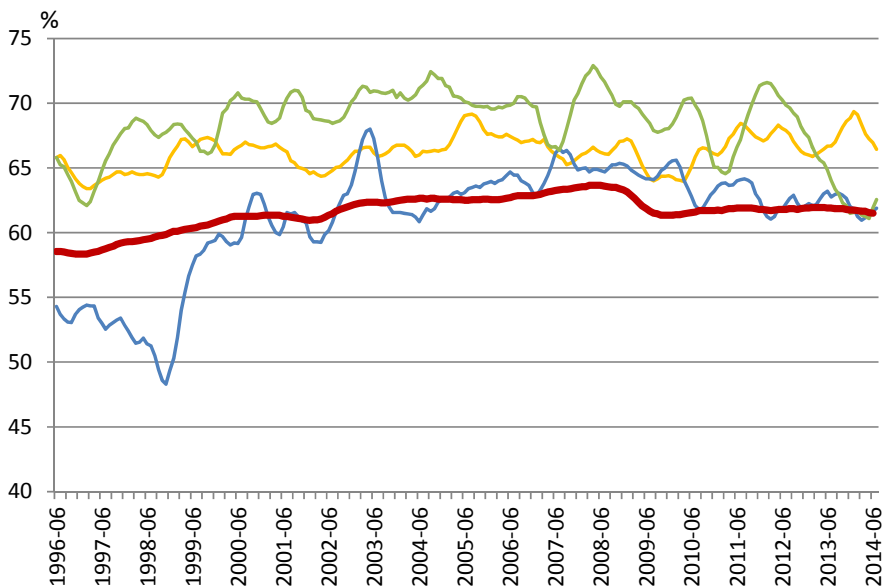

Municipal Labour Market Indicators: July 2014

Figure 1a. Municipal Average Unemployment Rate, most recent 6 months

Figure 1b. Municipal Average Labour Force Participation Rate, most recent 6 months

Figure 1c. Municipal Average Employment Rate, most recent 6 months

Figure 2a. Unemployment Rate, Canada and selected municipalities, 6 month moving average

Figure 2b. Labour Force Participation Rate, Canada and selected municipalities, 6 month moving average

Figure 2c. Employment Rate, Canada and selected municipalities, 6 month moving average

Data sources:

Statistics Canada, CANSIM Table 2820116, seasonally adjusted data, all individuals aged 15 and over

Definitions:

Labour force: number of unemployed aged + number of employed

Unemployment rate: number of unemployed / labour force