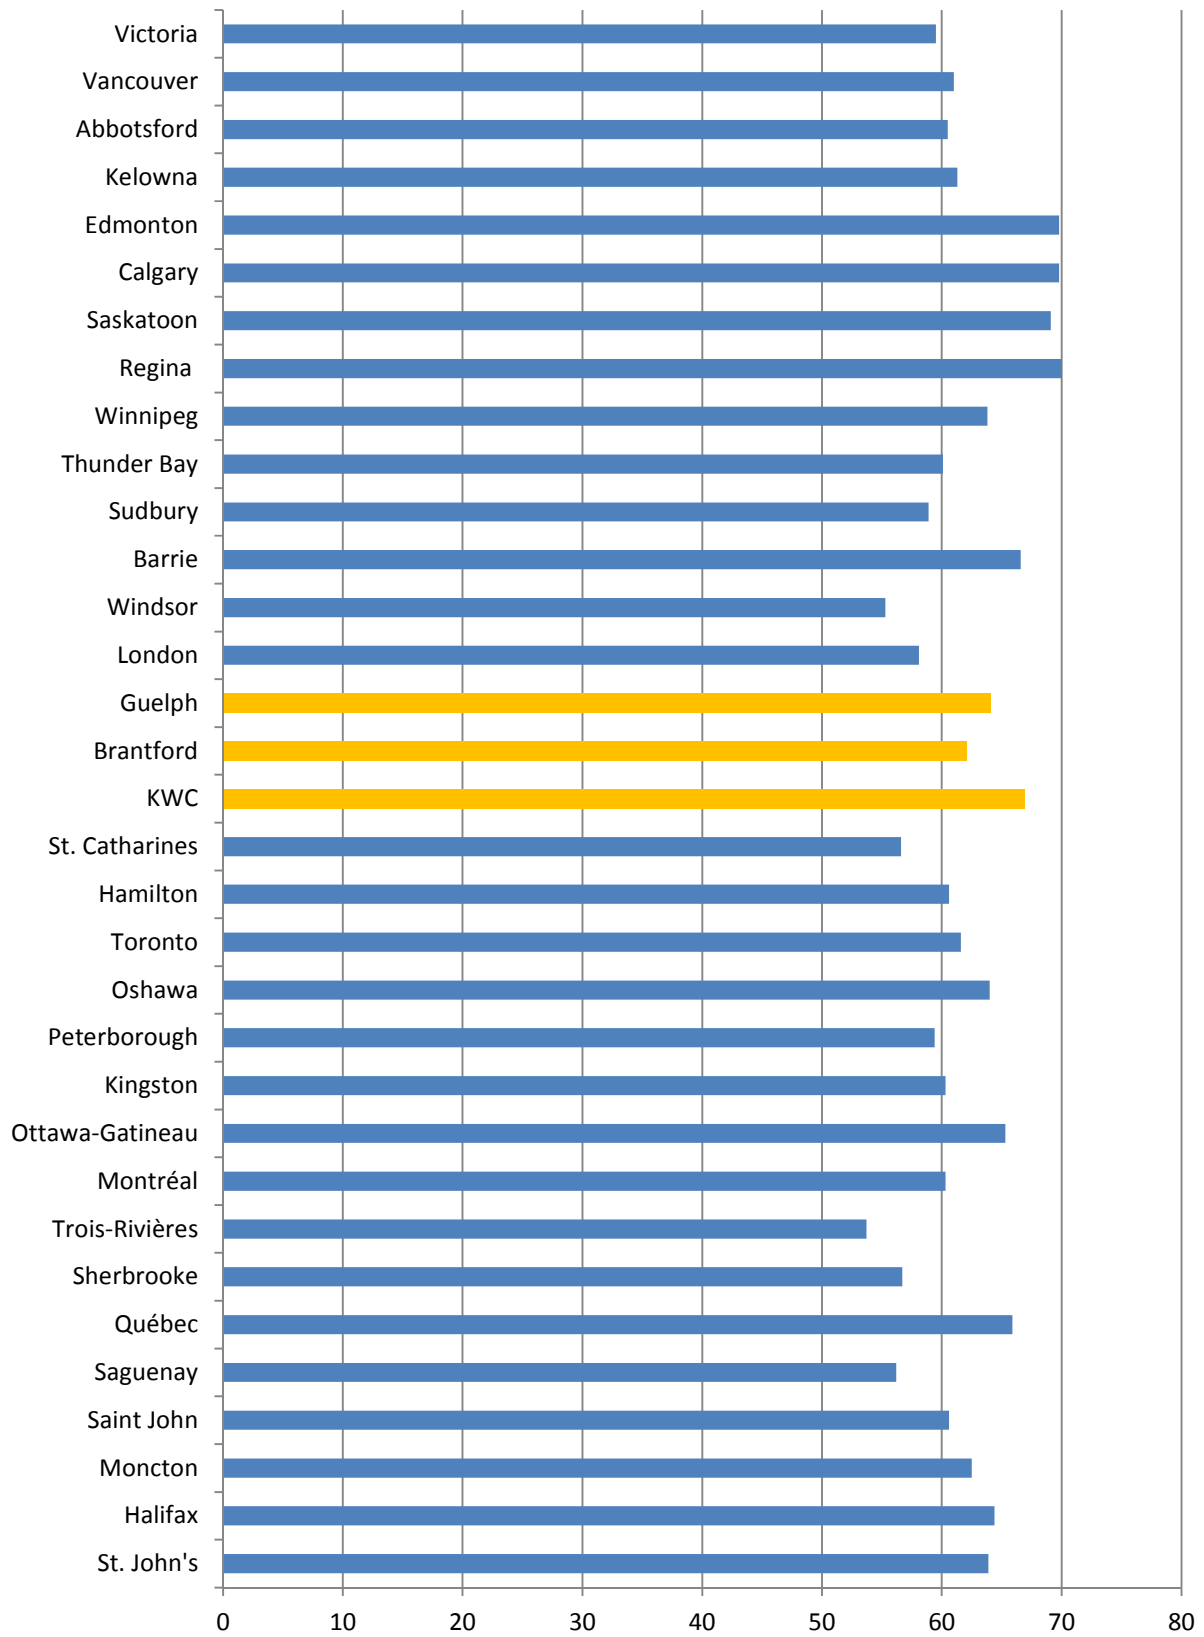

Municipal Labour Market Indicators: July 2014

Figure 1a. Municipal Average Unemployment Rate, most recent 6 months

Figure 1b. Municipal Average Labour Force Participation Rate, most recent 6 months

Figure 1c. Municipal Average Employment Rate, most recent 6 months

Figure 2a. Unemployment Rate, Canada and selected municipalities, 6 month moving average

Figure 2b. Labour Force Participation Rate, Canada and selected municipalities, 6 month moving average

Figure 2c. Employment Rate, Canada and selected municipalities, 6 month moving average

Data sources:

Statistics Canada, CANSIM Table 2820116, seasonally adjusted data, all individuals aged 15 and over

Definitions:

Labour force: number of unemployed aged + number of employed

Unemployment rate: number of unemployed / labour force

Employment rate: number of employed / population

Labour force participation rate: labour force / population