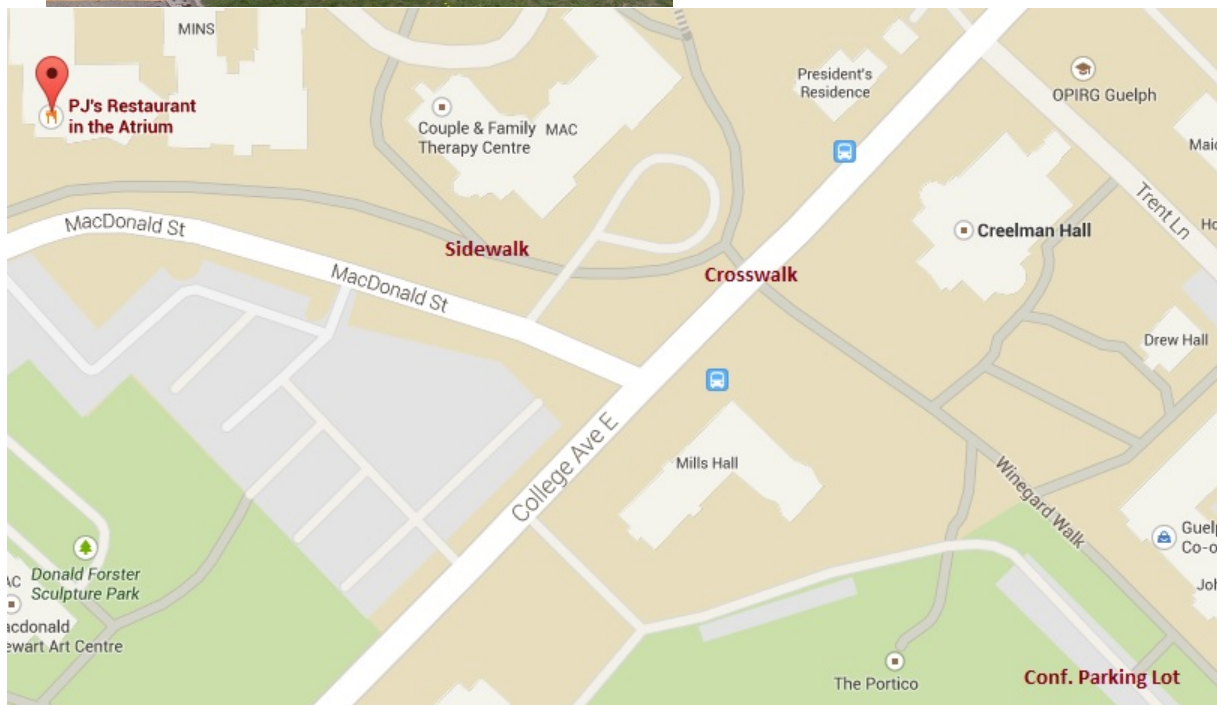

4) Continue on Gordon Street for 7 km until College Avenue East

5) Turn **RIGHT** on College Avenue East

6) Continue on College Avenue East until Visitor Parking (first **RIGHT**)

7) Welcome to the University of Guelph!

Via Highway 401 EAST

1) Take Exit 295 for Highway 6 North Guelph/Hanlon Parkway

2) Continue on Highway 6 North/Hanlon Parkway for 12 km until College Avenue West

3) Turn **RIGHT** on College Avenue West

4) Continue on College Avenue West until Visitor Parking (first **RIGHT** after Gordon Street)

5) Welcome to the University of Guelph!

Parking

When you approach the visitor parking booth, please tell the attendant your **NAME** and the name of the conference you are attending, **GENDER WAGE GAP WORKSHOP**. The attendant will direct you to the parking spots reserved for the conference.

Conference Location

The conference will be held at **PJ's Restaurant** on the University of Guelph campus. The following instructions are from the conference parking lot to PJ's Restaurant.

- 1) Walk **NORTH** on **Winegard Walk** towards College Avenue East
- 2) Cross the crosswalk at College Avenue East
- 3) Proceed on the sidewalk along **Macdonald Street** until **PJ's Restaurant**
- 4) The restaurant is inside **Macdonald Stuart Hall**